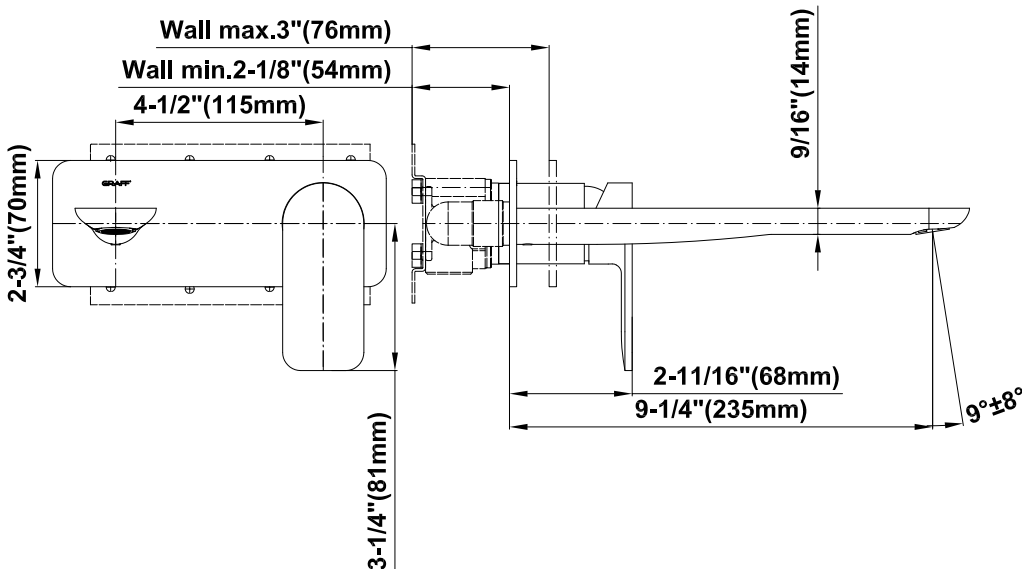

Warranty

- Limited lifetime warranty

For complete warranty information go to <http://www.graff-designs.com/en/info/faqs>